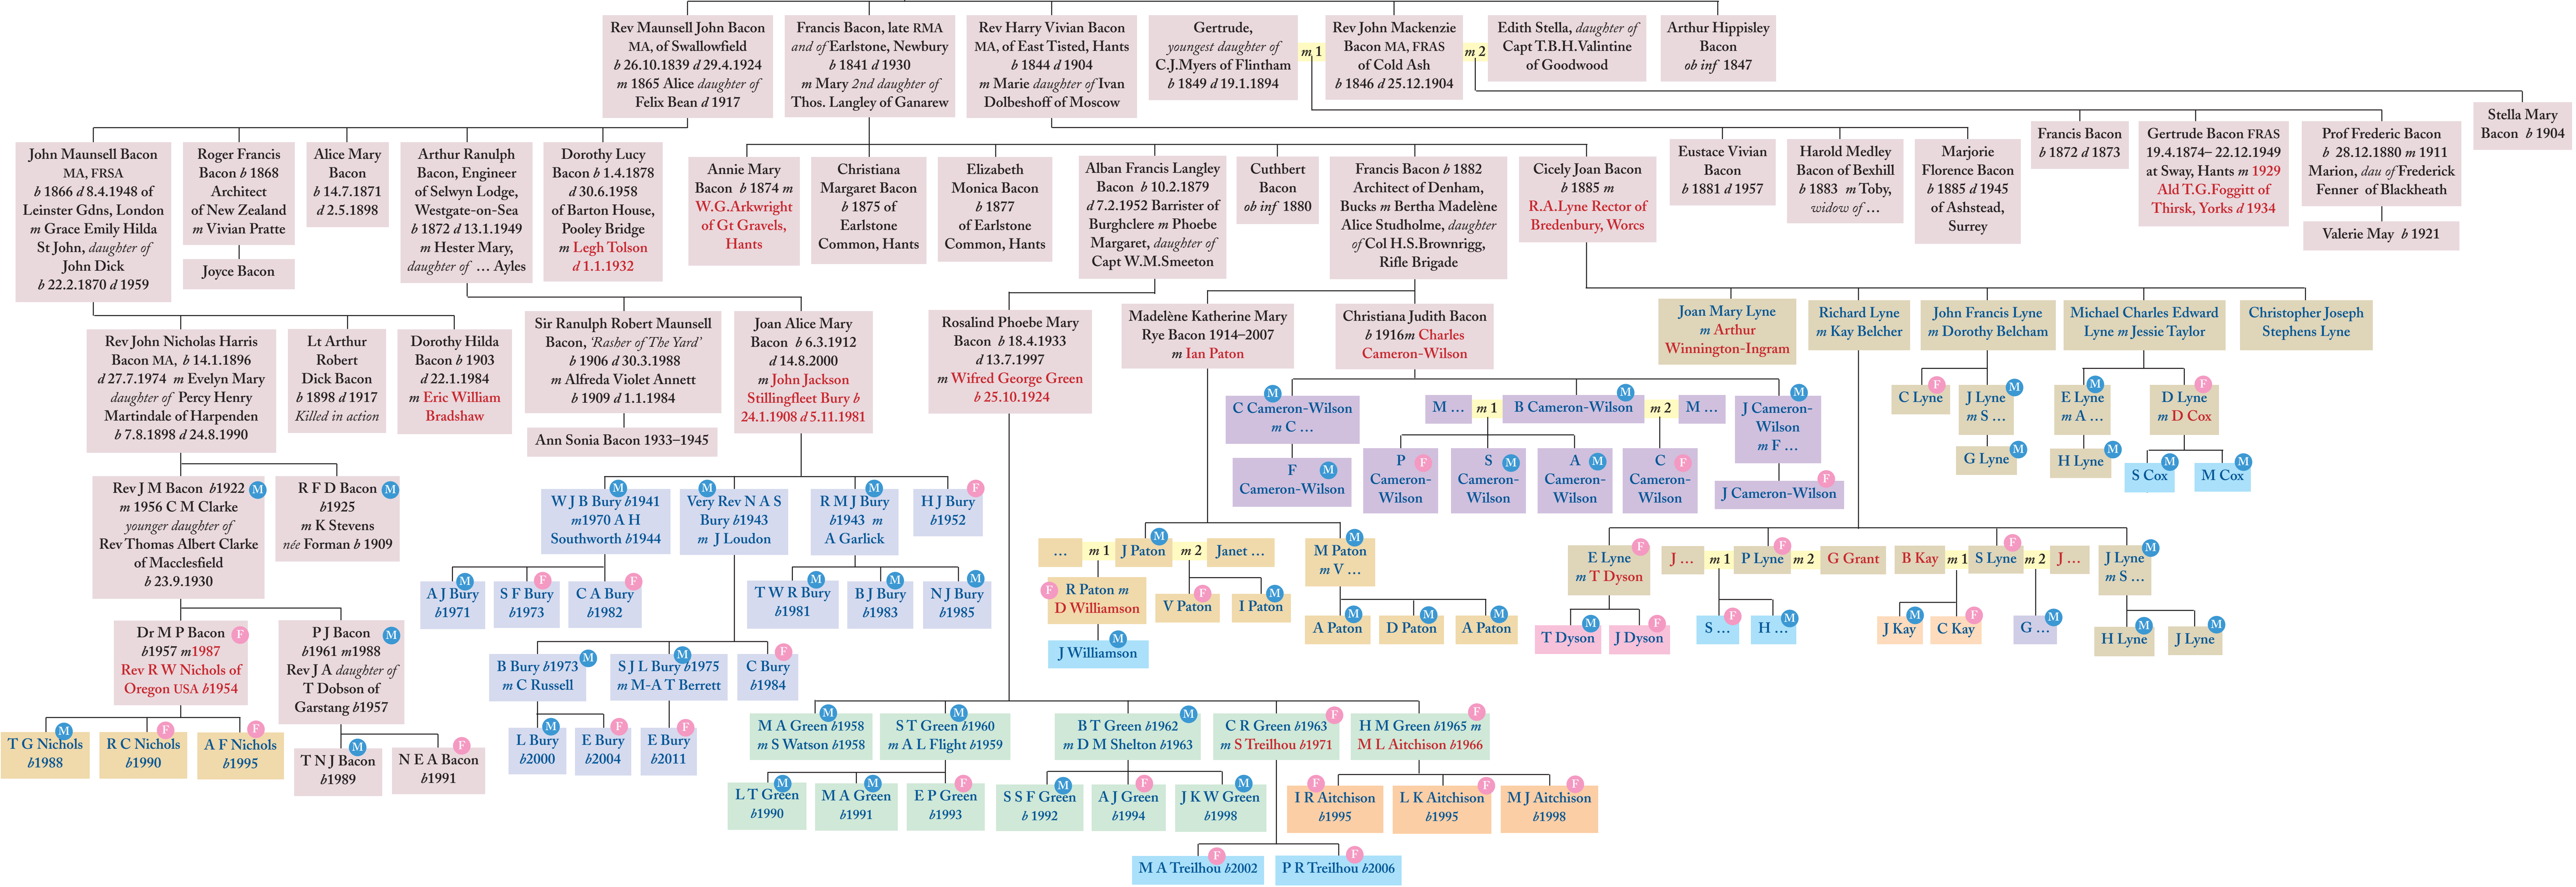

Bertha Eleanor  
*b*3.6.1876–1970 *m*  
5.6.1905 Capt Sir Keith  
Dick Cunyngham

Emilie Henriette  
*b*1878 *m* Capt  
Daniel William  
Erskine  
Bannerman

Nina Evelyn  
*b*23.7.1879  
2 children

William Poulett  
Lousada  
29.9.1881–*c*1968

N E Lousada  
*b* 1964  
*m* J Pollard

R P Lousada  
*b* 1975

S Lousada  
*b* 1993

P Lousada  
*b* 1995

T H Lousada  
*b* 1996

E A Lousada  
*b* 1998

M L Blaazer  
*b* 2002

H Lousada  
*b* 1994

G Lousada  
*b* 1999

O Lousada  
*b* 2003

C E Lousada  
*b* 1987

H Lousada  
*b* 1989

LOUSADA/BACON FAMILY TREE

Mary Baruh Lousada  
14.1.1811–14.6.1913  
m Rev John Bacon  
26.10.1809–29.4.1871

Click in box  
to return to  
previous page

BARROW FAMILY TREE  
PAGE 2