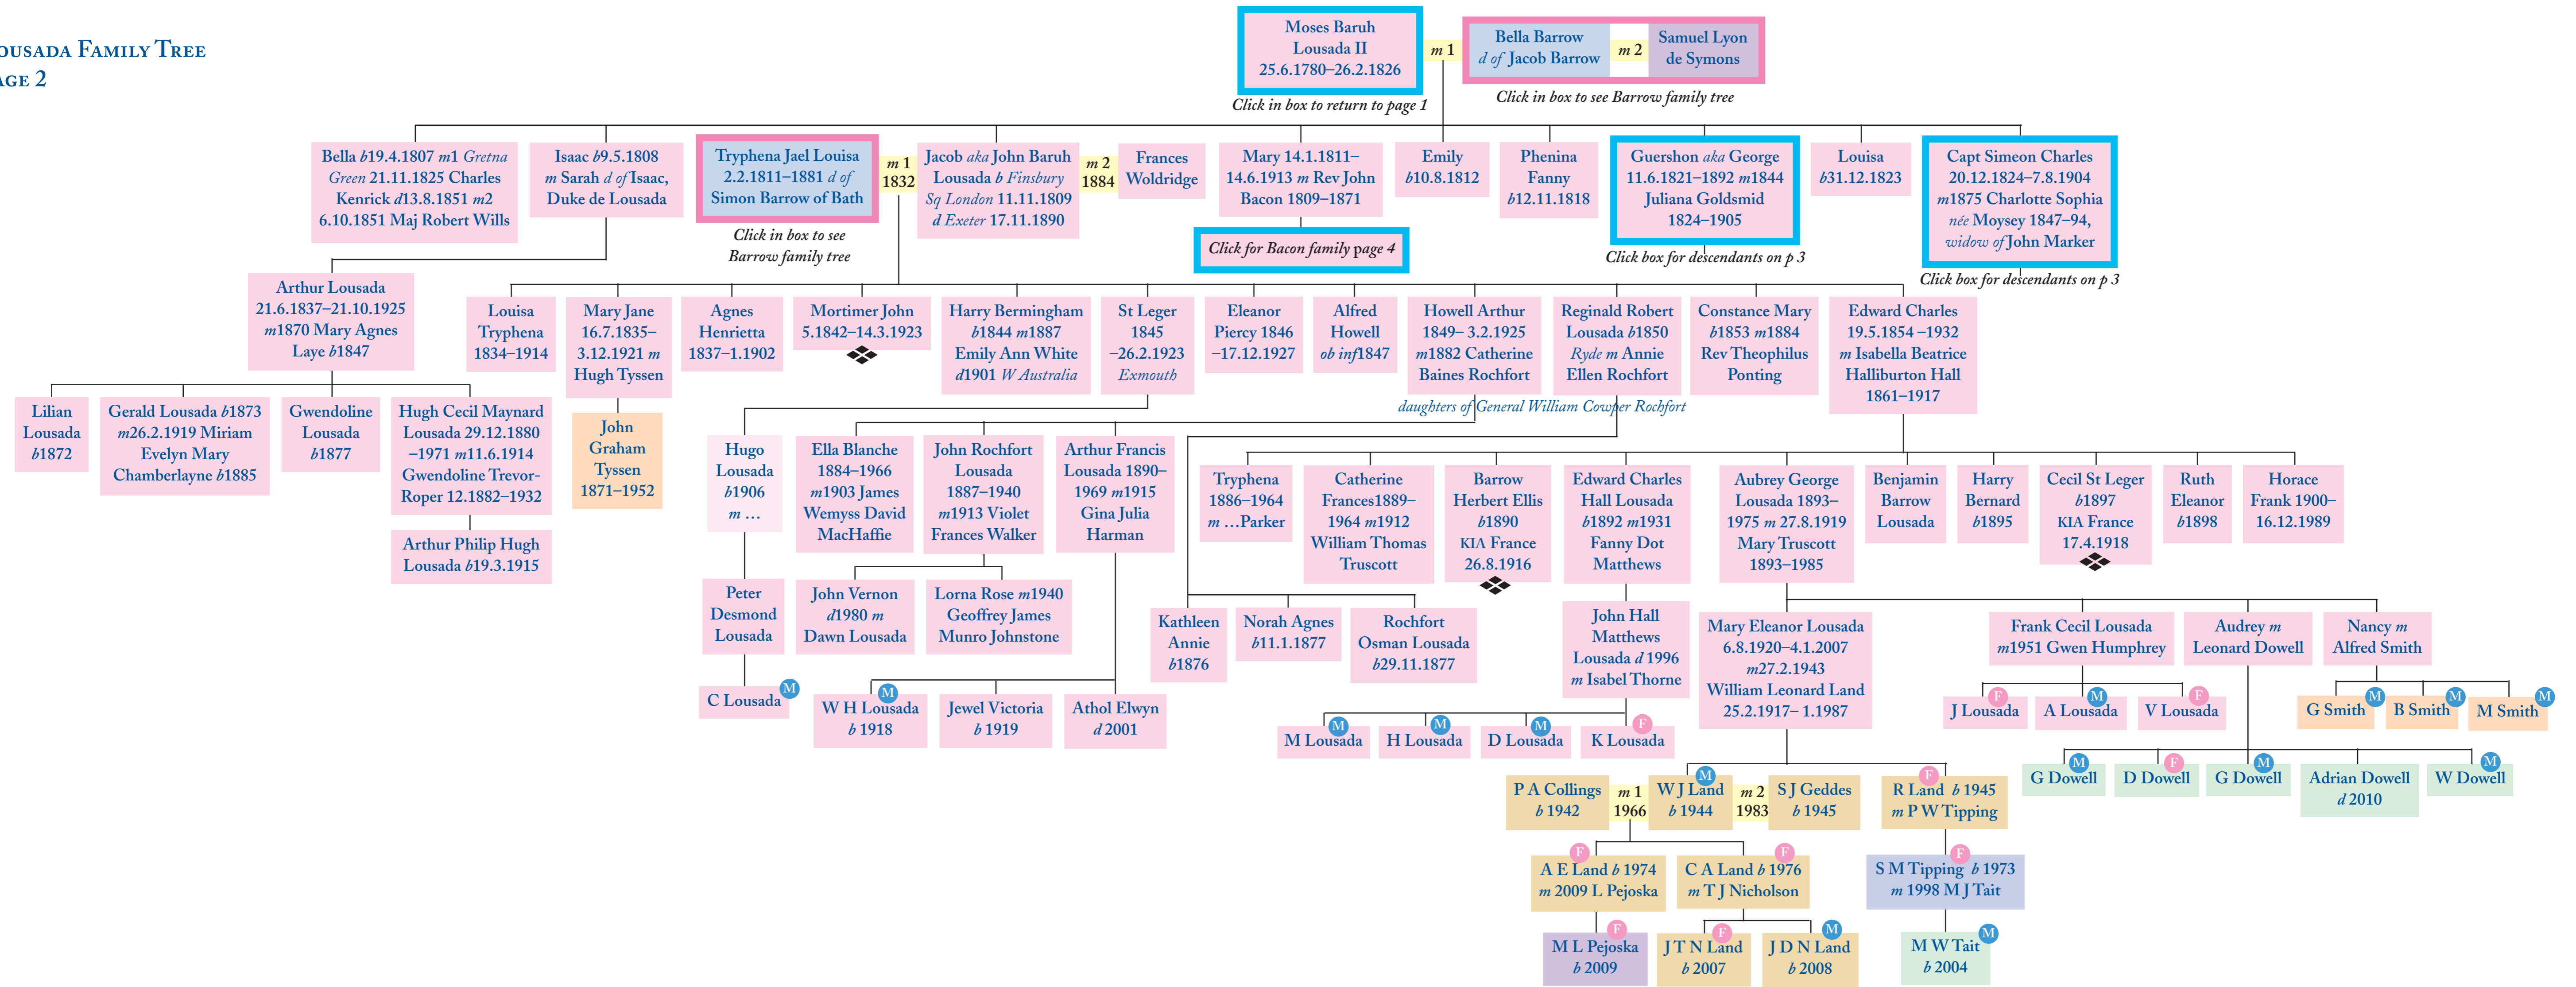

LOUSADA FAMILY TREE

LOUSADA FAMILY TREE  
PAGE 3

Guershon *aka* George  
11.6.1821–1892 *m*1844  
Juliana Goldsmid  
1824–1905

Herbert George  
Baruh Lousada  
*b*1847 *m*1873  
Marion Helen *b*1852  
*d of* Jacob Mocatta

S Keyser

Eric  
George  
*b* 1909

Marion Irene  
*b* 1917 *m* Charles  
Mortimer Keyser

S Keyser

Capt Simeon Charles  
20.12.1824–7.8.1904 *m*1875  
Charlotte Sophia *née* Moysey  
1847–94, *widow of* John Marker

Bertha Eleanor  
*b*3.6.1876–1970 *m*  
5.6.1905 Capt Sir Keith  
Dick Cunyngham

Emilie Henriette  
*b*1878 *m* Capt  
Daniel William  
Erskine  
Bannerman

Nina Evelyn  
*b*23.7.1879  
2 children

William Poulett  
Lousada  
29.9.1881–*c*1968

BARROW FAMILY TREE  
PAGE 2