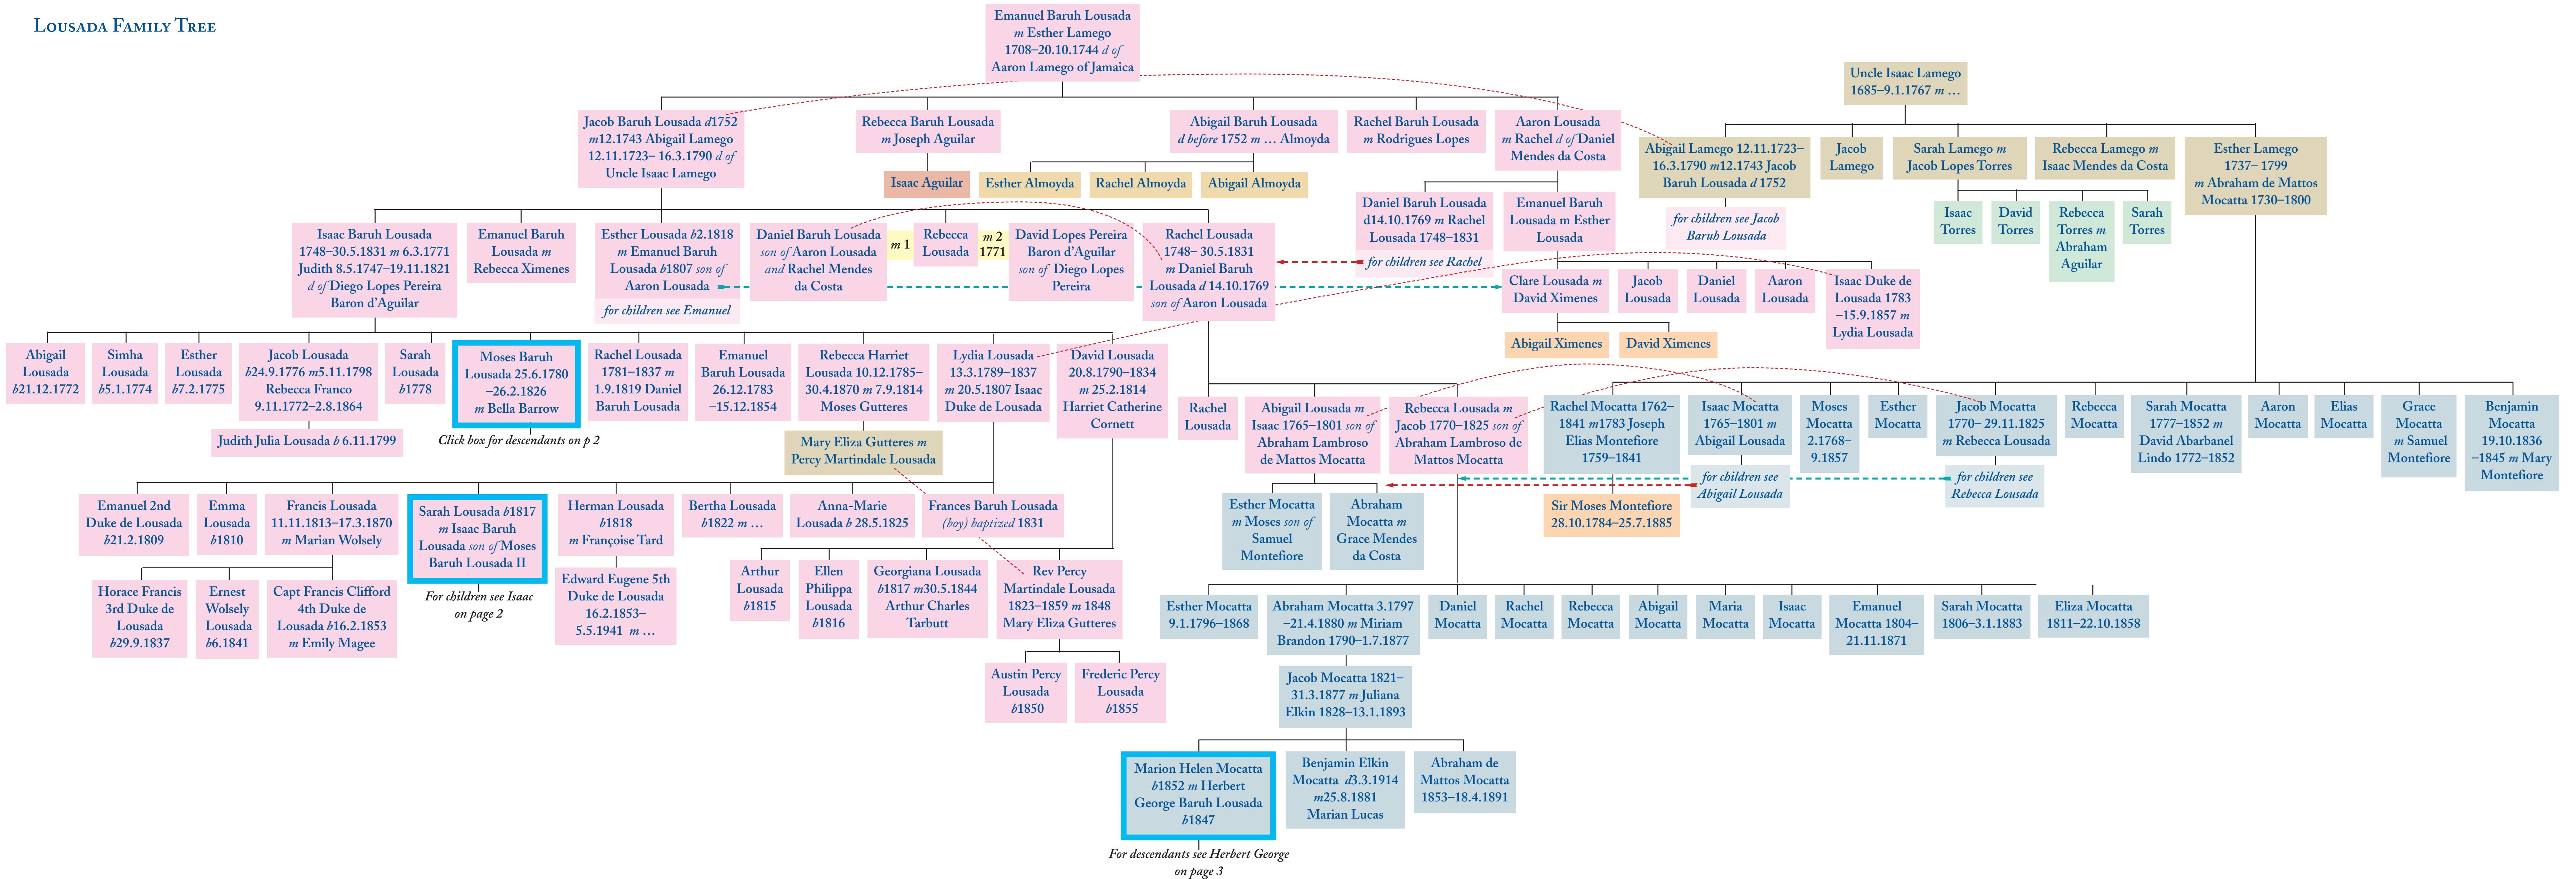

LOUSADA FAMILY TREE

LOUSADA FAMILY TREE  
PAGE 3

Guershon *aka* George  
11.6.1821–1892 *m*1844  
Juliana Goldsmid  
1824–1905

Herbert George  
Baruh Lousada  
*b*1847 *m*1873  
Marion Helen *b*1852  
*d of* Jacob Mocatta

Julian George Lousada  
*b*1875 *m* Maude  
Reignier Conder

Claude 1878–1934 *m*1904  
Maude Lilian Spielmann  
1884–1932

Jocelyn  
Herbert  
22.2.1917–  
6.5.2003

Sir Anthony  
Baruh Lousada  
4.11.1907–  
24.6.1994

Bertha Eleanor  
*b*3.6.1876–1970 *m*  
5.6.1905 Capt Sir Keith  
Dick Cunyngham

Emilie Henriette  
*b*1878 *m* Capt  
Daniel William  
Erskine  
Bannerman

Nina Evelyn  
*b*23.7.1879  
2 children

William Poulett  
Lousada  
29.9.1881–*c*1968

BARROW FAMILY TREE  
PAGE 2